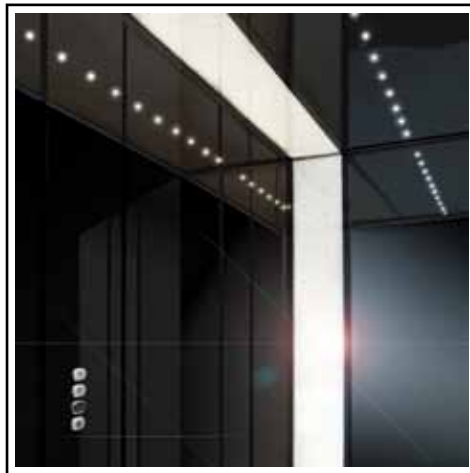

DOMUSLIFT®

MADE WITH SWAROVSKI® ELEMENTS